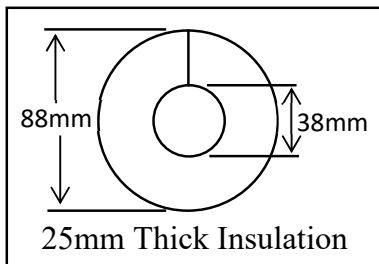

### Insulation Dimensions

Thermofoil Insulation Tube is completely closed cell, physically cross linked foam pipe insulation for excellent compression resistance.

Flexible, tough, and durable for most weather conditions.