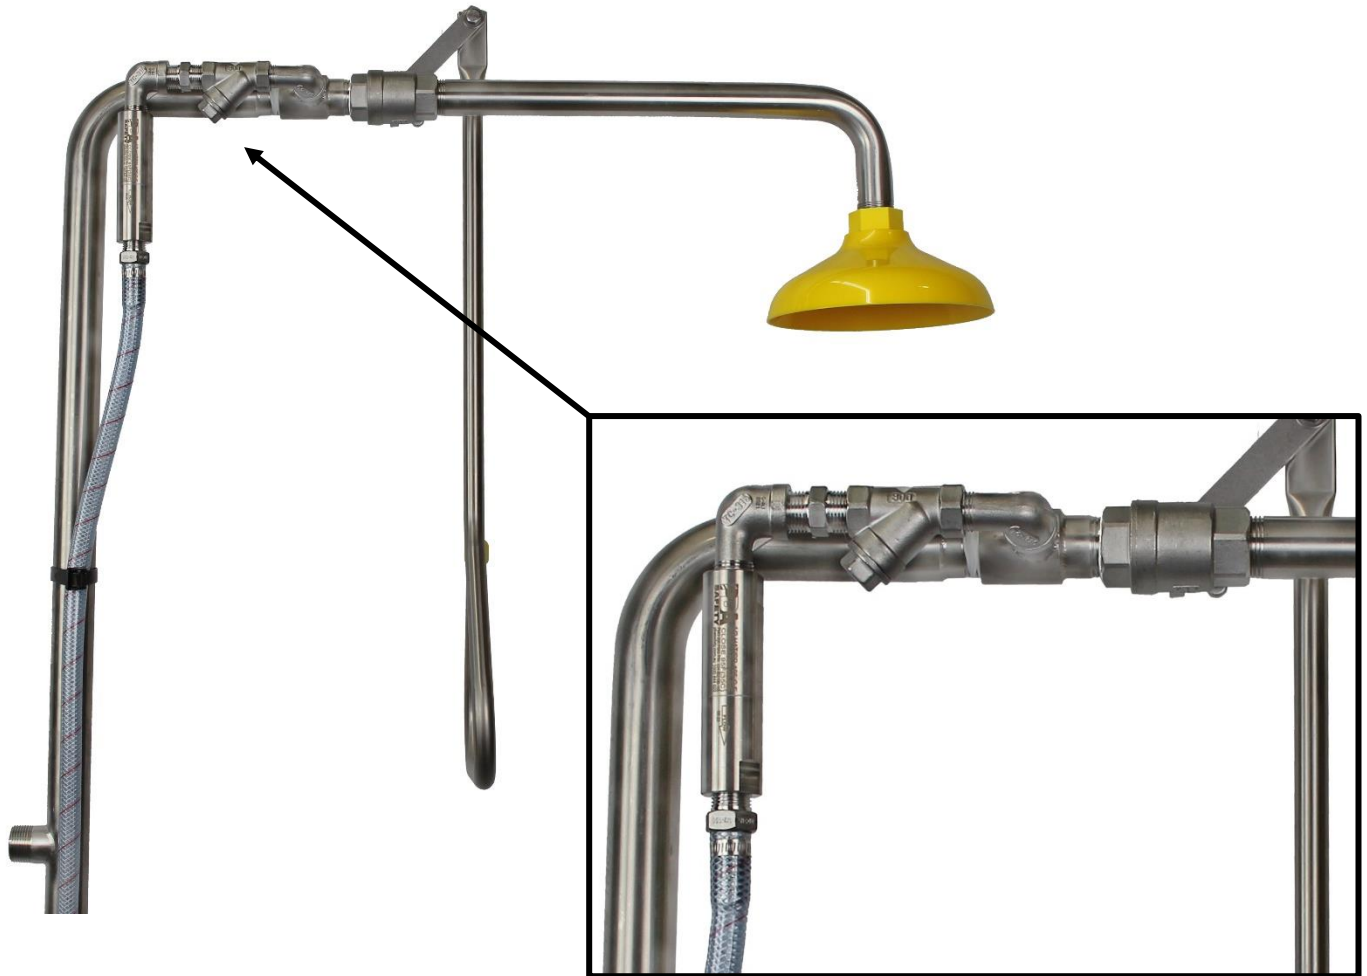

SE ½ HAT SP 105 TM Retro

Top Mount Thermal Relief Anti Scald Valve & Strainer Retro Kit

Top Mount Anti Scald Valve Retro Fit Kit is fitted behind the 25mm Ball Valve as shown in the images above.

Victoria: (03) 9464 4155