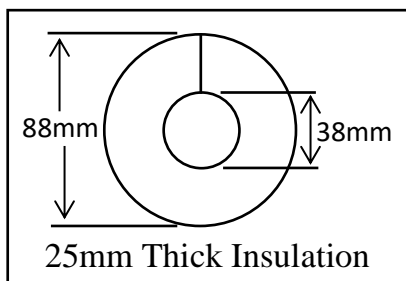

SE INS THERMOFOIL KIT

Safety Shower Insulation Jacket Kit

Foil Tape Supplied
to Seal all Joins

Our Safety Shower Insulation Kit comes Pre Slit & Cut for fast fitting to our Range of Safety Showers. (Some Trimming may be required) Foil Tape supplied with all kits to Seal all Joins

Insulation Dimensions

Thermofoil Insulation Tube is completely closed cell, physically cross linked foam pipe insulation for excellent compression resistance. Flexible, tough, and durable for most weather conditions.